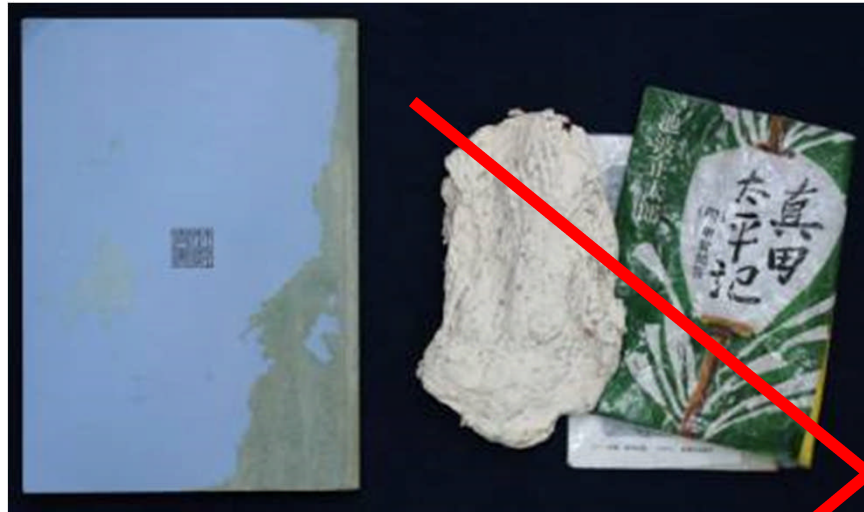

Handle library materials with Care!