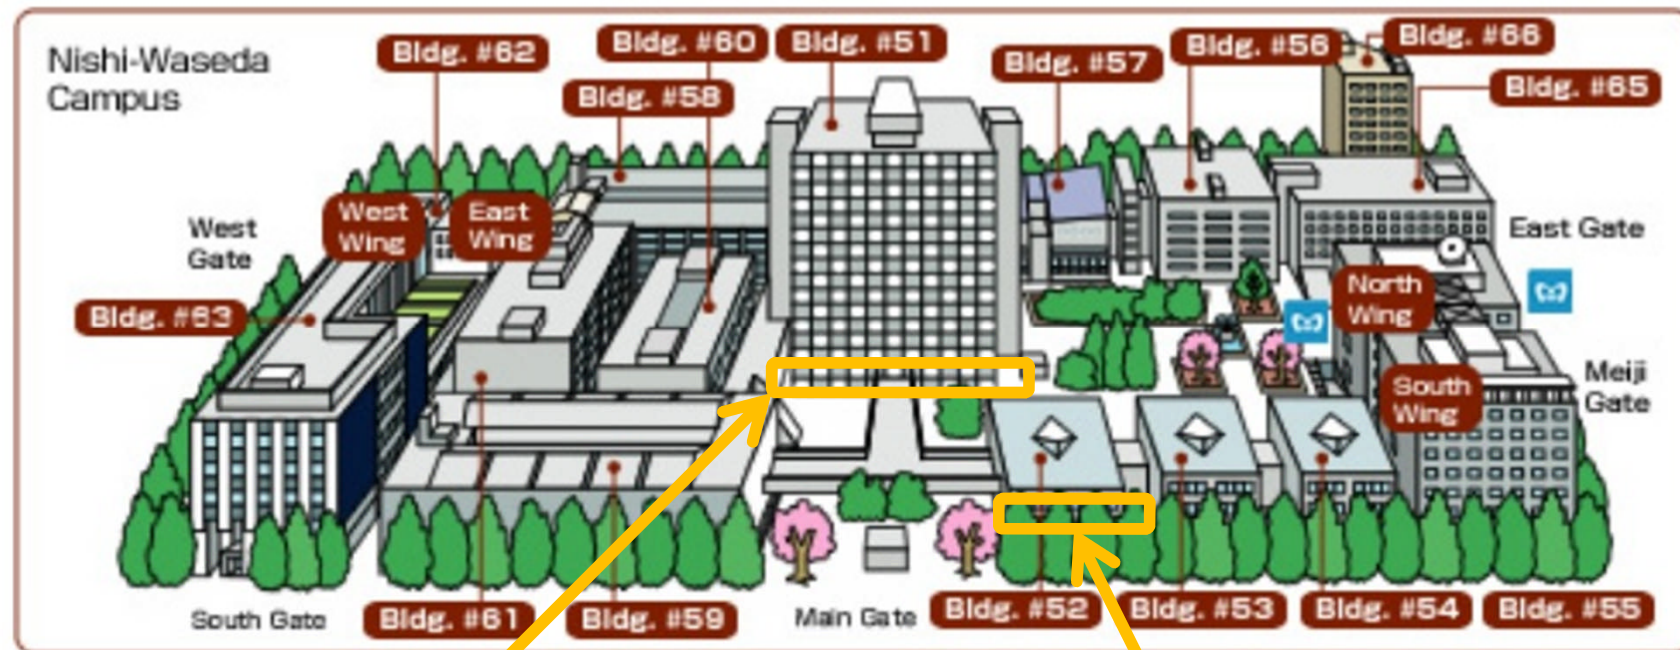

Nishi-Waseda Campus

**1st Basement
Science & Engineering
Library**

**1st Basement
Students'
Reading Room**

Science & Engineering Library

(Basement of Bldg. No. 51)

- **Research Library**
330,000 books
8,000 academic journals